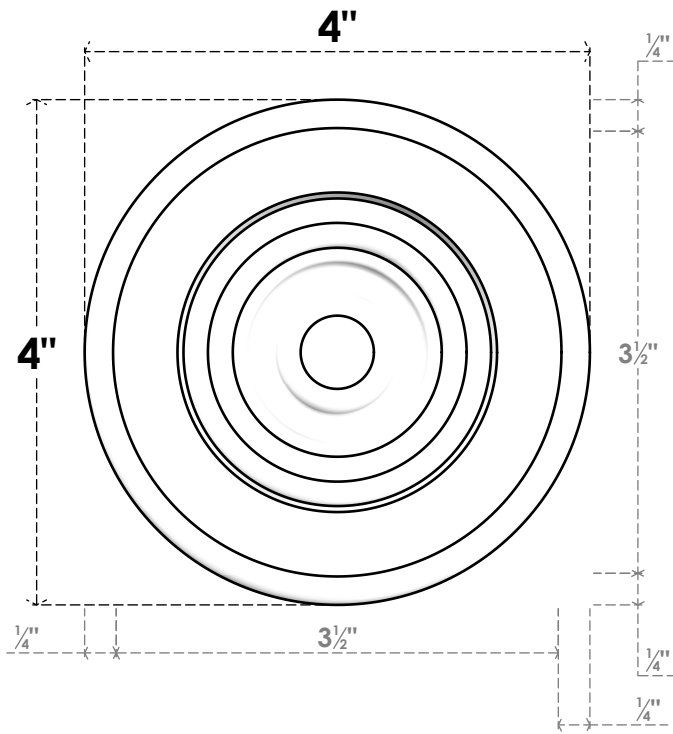

# ROSP040X040X100GRY04

4"W X 4"H X 1"P STANDARD GRAYSON BULLSEYE ROSETTE WITH ROUNDED EDGE, ARCHITECTURAL GRADE PVC

**FRONT**

**SIDE**

EKENA MILLWORK  
2300 WEST MAIN ST.  
CLARKSVILLE, TX 75426  
TOLL FREE: 866-607-0453  
WWW.EKENAMILLWORK.COM

**NOTES**

1. INSTALLATION TO BE COMPLETED IN ACCORDANCE WITH MANUFACTURER'S SPECIFICATIONS.
2. DRAWING MAY NOT BE TO SCALE
3. THIS DRAWING IS INTENDED FOR DESIGN AND PLANNING PURPOSES ONLY.
4. ALL INFORMATION CONTAINED HEREIN WAS CURRENT AT THE TIME OF DEVELOPMENT BUT MUST BE REVIEWED AND APPROVED BY THE PRODUCT MANUFACTURER TO BE CONSIDERED ACCURATE.
5. ARCHITECTURAL GRADE PVC PRODUCTS ARE MADE FROM EXPANDED CELLULAR PVC AND COME NATURALLY WHITE BUT MAY BE PAINTED