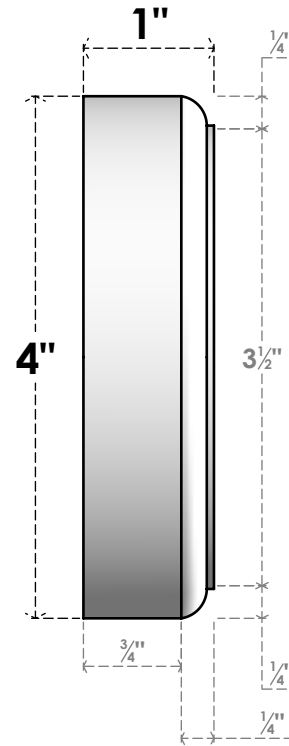

# ROSP040X040X100GRY04

4"W X 4"H X 1"P STANDARD GRAYSON BULLSEYE ROSETTE WITH ROUNDED EDGE, ARCHITECTURAL GRADE PVC

**FRONT**

**SIDE**

EKENA MILLWORK  
2300 WEST MAIN ST.  
CLARKSVILLE, TX 75426  
TOLL FREE: 866-607-0453  
WWW.EKENAMILLWORK.COM

**NOTES**

1. INSTALLATION TO BE COMPLETED IN ACCORDANCE WITH MANUFACTURER'S SPECIFICATIONS.
2. DRAWING MAY NOT BE TO SCALE
3. THIS DRAWING IS INTENDED FOR DESIGN AND PLANNING PURPOSES ONLY.
4. ALL INFORMATION CONTAINED HEREIN WAS CURRENT AT THE TIME OF DEVELOPMENT BUT MUST BE REVIEWED AND APPROVED BY THE PRODUCT MANUFACTURER TO BE CONSIDERED ACCURATE.
5. ARCHITECTURAL GRADE PVC PRODUCTS ARE MADE FROM EXPANDED CELLULAR PVC AND COME NATURALLY WHITE BUT MAY BE PAINTED